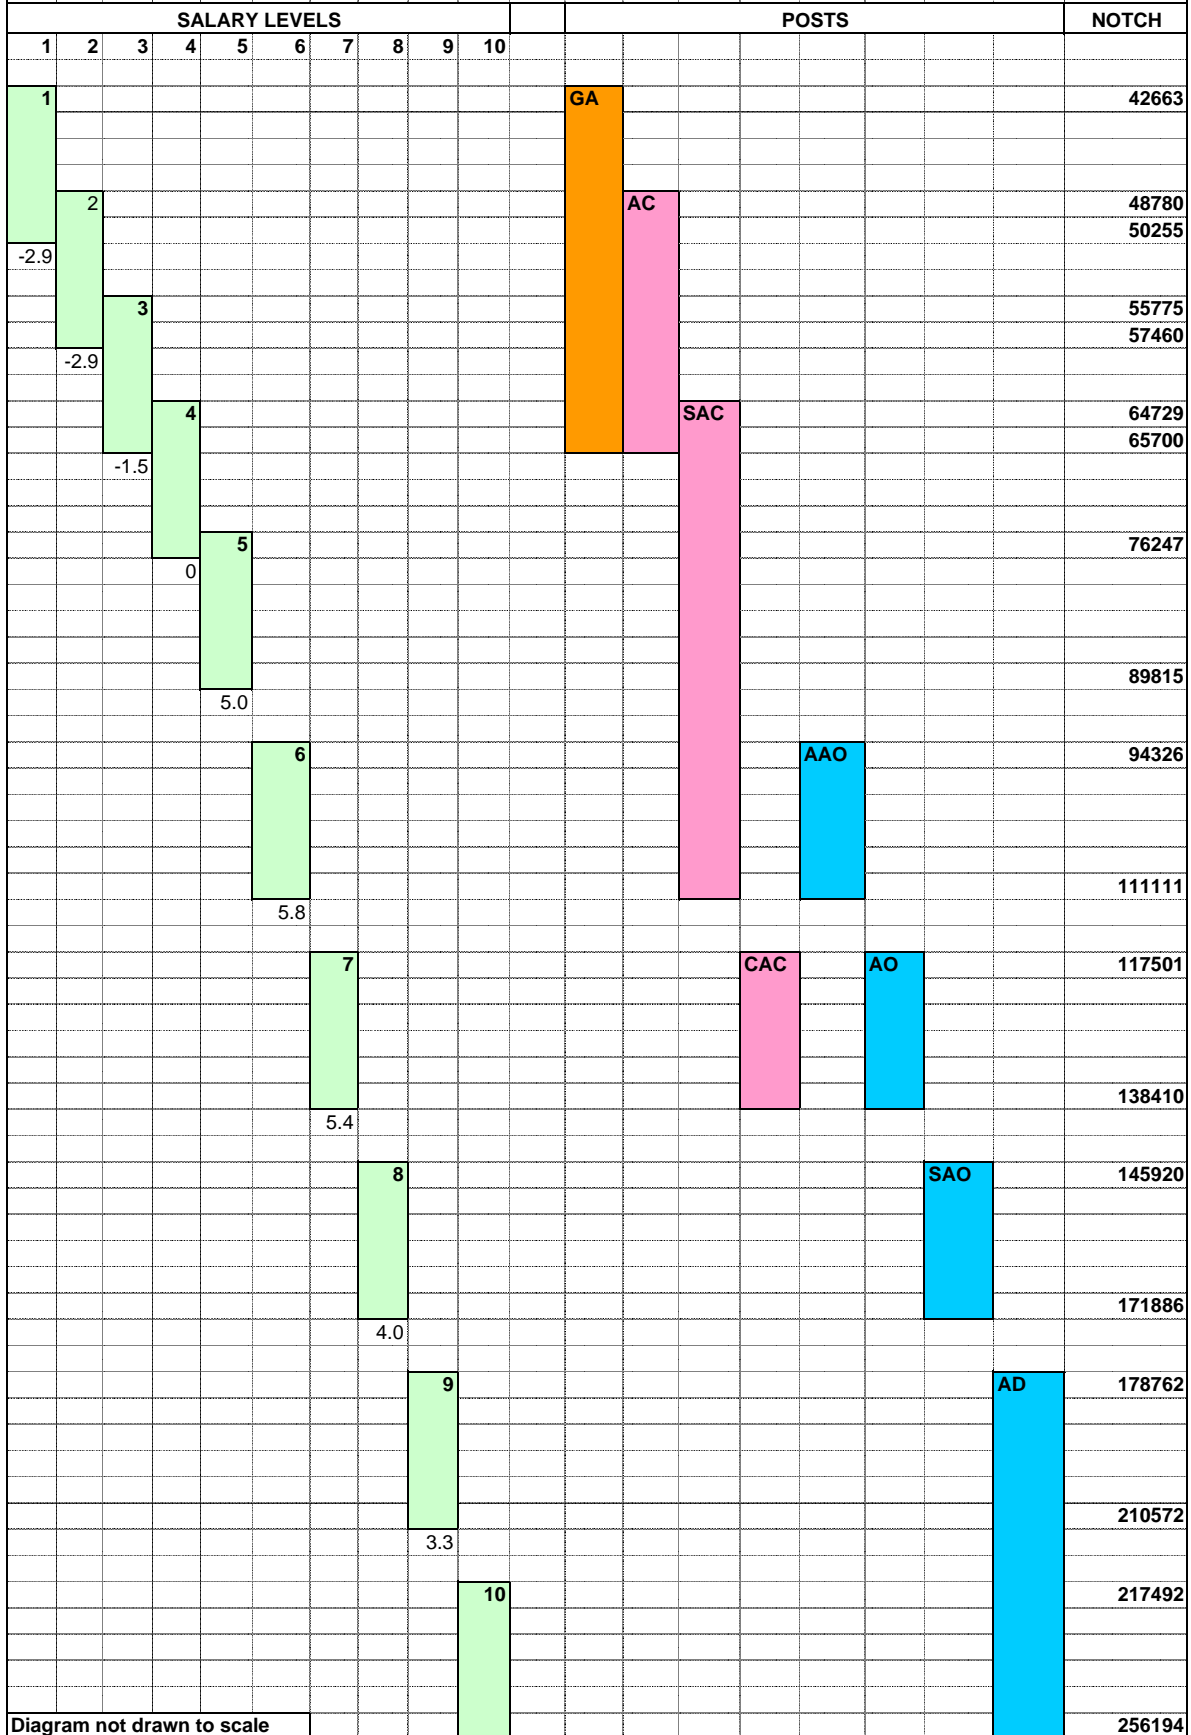

PSCBC Res 1 of 2007 Clause 5
EMPLOYER'S PROPOSAL

Diagram not drawn to scale